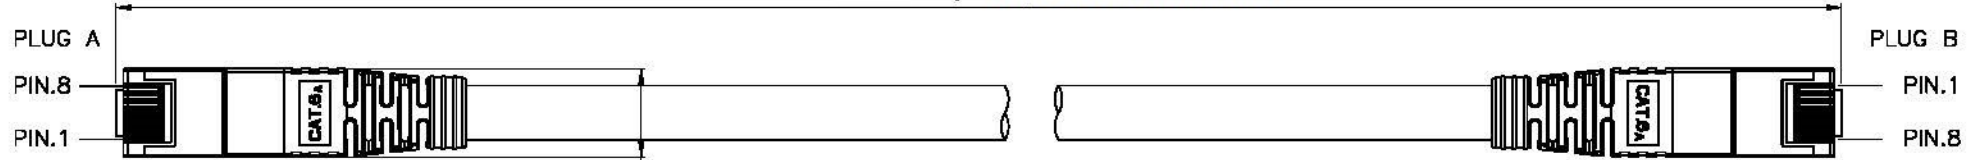

Datenblatt - Fiche technique - Data sheet

21.15.0870

ROLINE S/FTP-(PiMF-)Patchkabel Kat.6a, Massivdraht, grau, 20,0 m

Cordon ROLINE Cat.6a S/FTP (PiMF) solide, gris, 20,0 m

ROLINE S/FTP Patch Cord Cat.6a, solid, grey, 20.0 m

1 2 3 4 5 6

length (see below table list)

Print: roline S/FTP INSTALL CABLE 23AWG 4PR ANSI/TIA 568C.2 CAT.6A XXXXXX-X XXXXM

Specification :

Material :

1. RJ45 Plug : for 23AWG Solid wire.
 - 1-1. Housing : Polycarbonate, UL 94V-2, Blue color.
 - 1-2. Contact finished : Min. 50 micro-inch Gold plating over min. 50 micro-inch Nickel plating on surface contact area.
 - 1-3. Contact material : Phosphor Bronze.
 - 1-4. Shield : Zinc Alloy with Nickel plated.
2. SR : PC 2250 UL 94V-2.
3. Cable :
 - 3-1. Jacket : PVC.
 - 3-2. Conductor : 23 AWG Solid copper.
 - 3-3. Isolation : Foam PE.
 - 3-4. Shield : Aluminum Foil.
 - 3-5. Cable structure : S/FTP, 4 twisted pair.

21.15.0870	20m	grey
21.15.0871	30m	grey
21.15.0872	50m	grey
21.15.0873	70m	grey
21.15.0875	90m	grey

Remark :

- (1) Jacket Color
Gray(RAL7035)
- (2) Wiring
T568B
- (3) Length (as shown on the table list)
- (4) Length Unit : meter

*# : Matching DIM.	DRAWING	08.AUG.2013		
** : Important DIM.	CHECK	08.AUG.2013		
Others General DIM.	APPROVAL	08.AUG.2013		
GENERAL TOLERANCE OF DIMENSIONS	ITEM NO.	21.15.0870, 21.15.0871, 21.15.0872, 21.15.0873, 21.15.0875		
X.XXX ±0.005	SCALE	1/1 (A4)	DESC.	ROLINE Cat. 6a S/FTP Patch Cord, solid, grey
X.XX ±0.05		UNIT	mm	
X.X ±0.1		DRAWING CLASSIFICATION	S	SHEET 1 OF 1