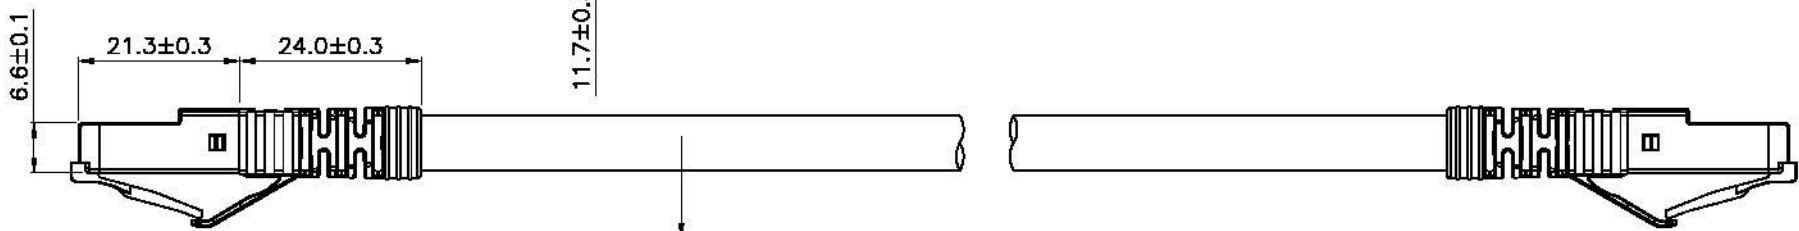

Datenblatt - Fiche technique - Data sheet

21.15.0870

ROLINE S/FTP-(PiMF-)Patchkabel Kat.6a, Massivdraht, grau, 20,0 m

Cordon ROLINE Cat.6a S/FTP (PiMF) solide, gris, 20,0 m

ROLINE S/FTP Patch Cord Cat.6a, solid, grey, 20.0 m

1 2 3 4 5 6

length (see below table list)

Print: roline S/FTP INSTALL CABLE 23AWG 4PR ANSI/TIA 568C.2 CAT.6A XXXXXX-X XXXXM

Specification :

Material :

1. RJ45 Plug : for 23AWG Solid wire.
 - 1-1. Housing : Polycarbonate, UL 94V-2, Blue color.
 - 1-2. Contact finished : Min. 50 micro-inch Gold plating over min. 50 micro-inch Nickel plating on surface contact area.
 - 1-3. Contact material : Phosphor Bronze.
 - 1-4. Shield : Zinc Alloy with Nickel plated.
2. SR : PC 2250 UL 94V-2.
3. Cable :
 - 3-1. Jacket : PVC.
 - 3-2. Conductor : 23 AWG Solid copper.
 - 3-3. Isolation : Foam PE.
 - 3-4. Shield : Aluminum Foil.
 - 3-5. Cable structure : S/FTP, 4 twisted pair.

21.15.0870	20m	grey
21.15.0871	30m	grey
21.15.0872	50m	grey
21.15.0873	70m	grey
21.15.0875	90m	grey

Remark :

- (1) Jacket Color
Gray(RAL7035)
- (2) Wiring
T568B
- (3) Length (as shown on the table list)
- (4) Length Unit : meter