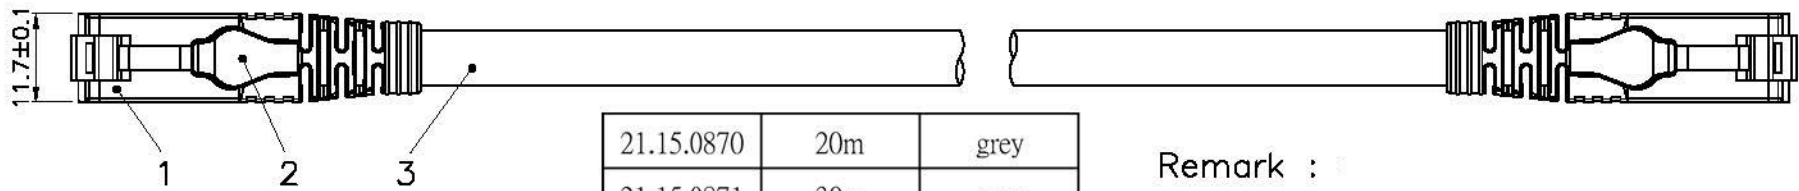

Datenblatt - Fiche technique - Data sheet

21.15.0870

ROLINE S/FTP-(PiMF-)Patchkabel Kat.6a, Massivdraht, grau, 20,0 m

Cordon ROLINE Cat.6a S/FTP (PiMF) solide, gris, 20,0 m

ROLINE S/FTP Patch Cord Cat.6a, solid, grey, 20.0 m

1 2 3 4 5 6

length (see below table list)

Print: roline S/FTP INSTALL CABLE 23AWG 4PR ANSI/TIA 568C.2 CAT.6A XXXXXX-X XXXXM

Specification :

Material :

1. RJ45 Plug : for 23AWG Solid wire.
 - 1-1. Housing : Polycarbonate, UL 94V-2, Blue color.
 - 1-2. Contact finished : Min. 50 micro-inch Gold plating over min. 50 micro-inch Nickel plating on surface contact area.
 - 1-3. Contact material : Phosphor Bronze.
 - 1-4. Shield : Zinc Alloy with Nickel plated.
2. SR : PC 2250 UL 94V-2.
3. Cable :
 - 3-1. Jacket : PVC.
 - 3-2. Conductor : 23 AWG Solid copper.
 - 3-3. Isolation : Foam PE.
 - 3-4. Shield : Aluminum Foil.
 - 3-5. Cable structure : S/FTP, 4 twisted pair.

21.15.0870	20m	grey
21.15.0871	30m	grey
21.15.0872	50m	grey
21.15.0873	70m	grey
21.15.0875	90m	grey

Remark :

- (1) Jacket Color
Gray(RAL7035)
- (2) Wiring
T568B
- (3) Length (as shown on the table list)
- (4) Length Unit : meter

*# : Matching DIM.	DRAWING	08.AUG.2013		
** : Important DIM.	CHECK	08.AUG.2013		
Others General DIM.	APPROVAL	08.AUG.2013		
GENERAL TOLERANCE OF DIMENSIONS	ITEM NO.	21.15.0870, 21.15.0871, 21.15.0872, 21.15.0873, 21.15.0875		
X.XXX ±0.005	SCALE	1/1 (A4)	DESC.	ROLINE Cat. 6a S/FTP Patch Cord, solid, grey
X.XX ±0.05		UNIT	mm	
X.X ±0.1		DRAWING CLASSIFICATION	S	SHEET 1 OF 1